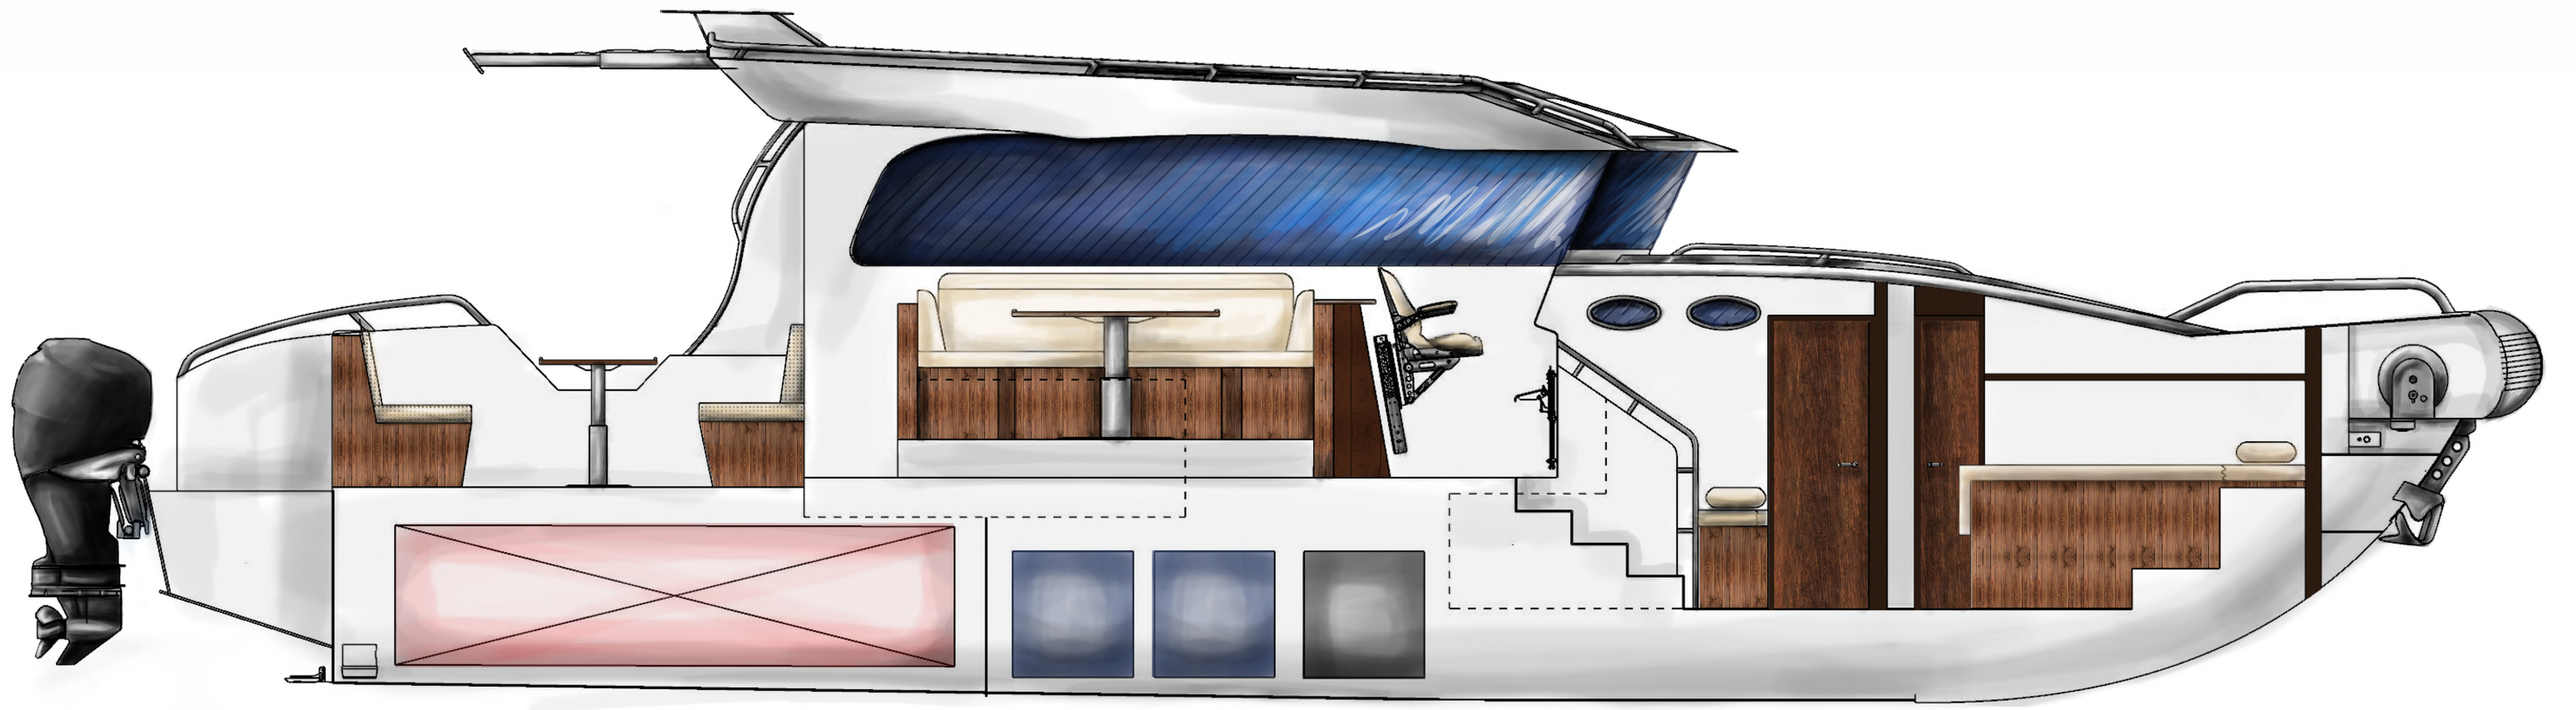

50FC168
 POWER YACHTLINE SERIES
IMS '20

- FOURTEEN FT. —
- THIRTEEN FT. — *4m*
- TWELVE FT. —
- ELEVEN FT. —
- TEN FT. — *3m*
- NINE FT. —
- EIGHT FT. —
- SEVEN FT. — *2m*
- SIX FT. —
- FIVE FT. —
- FOUR FT. —
- THREE FT. — *1m*
- TWO FT. —
- ONE FT. —
- ZERO —

50FC168
 POWER YACHTLINE SERIES
IMS '20