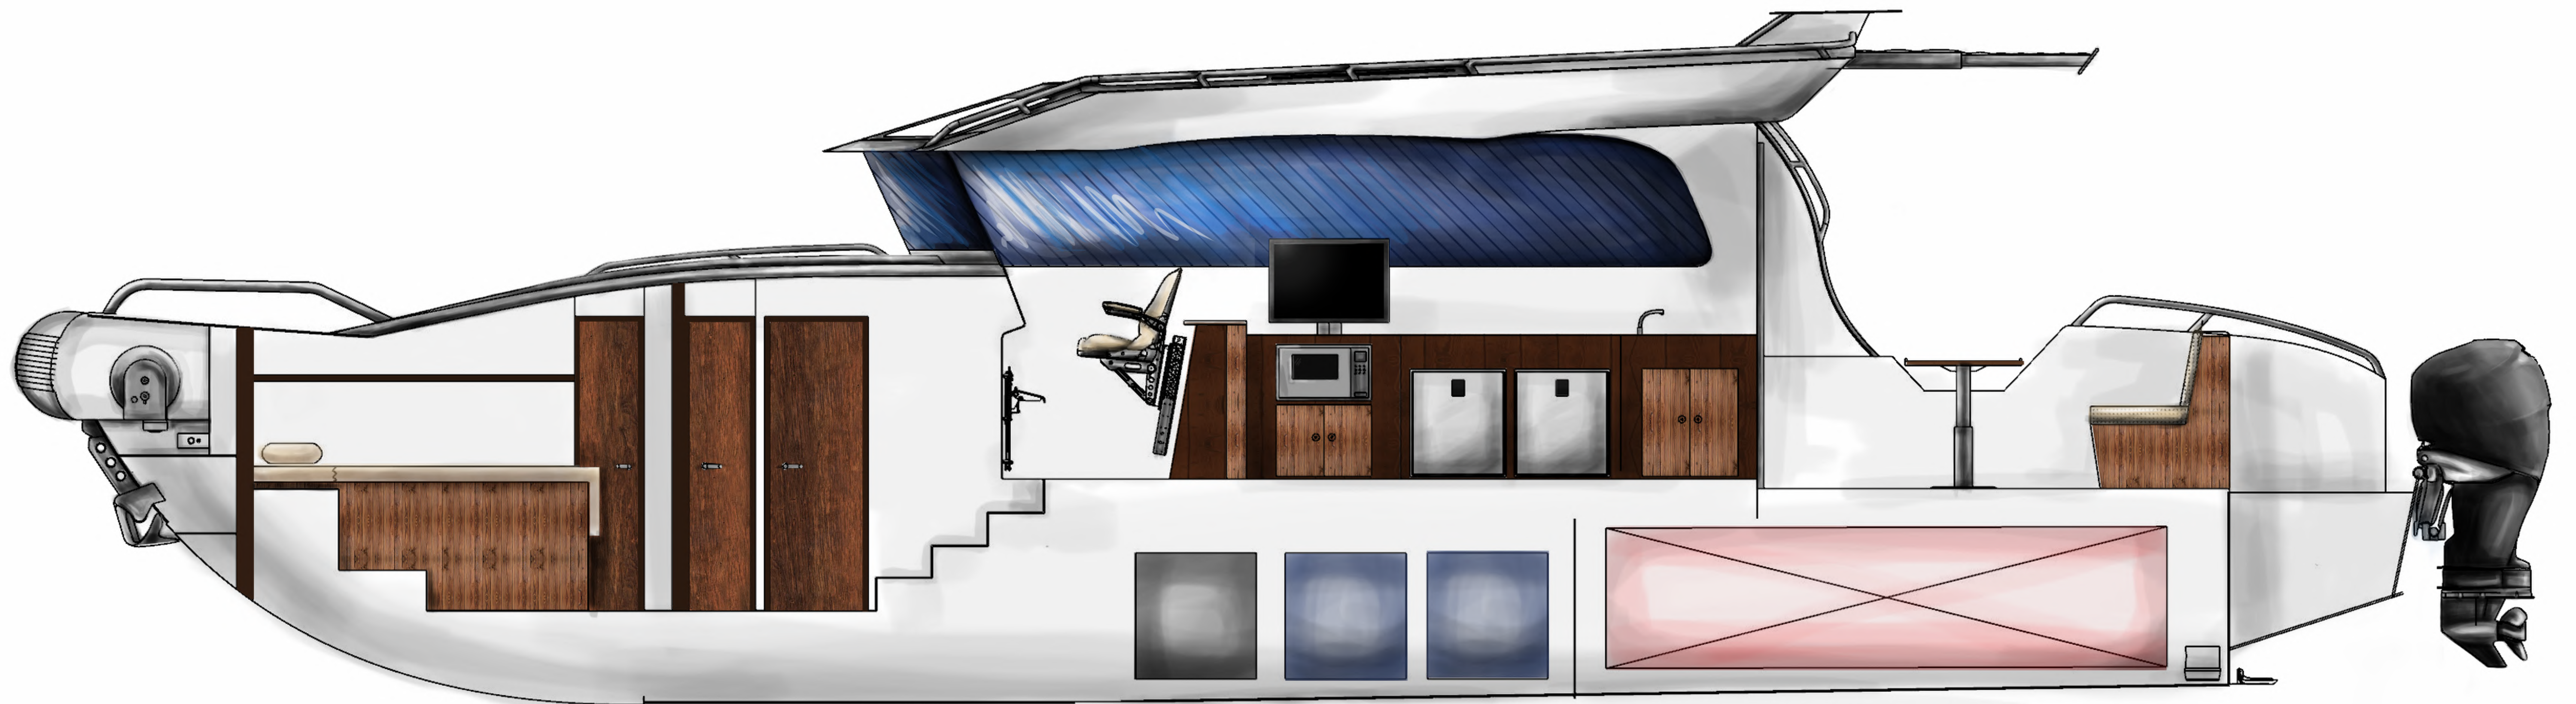

50FC168
 POWER YACHTLINE SERIES
IMS '20

- FOURTEEN FT. —
- THIRTEEN FT. — *4m*
- TWELVE FT. —
- ELEVEN FT. —
- TEN FT. — *3m*
- NINE FT. —
- EIGHT FT. —
- SEVEN FT. — *2m*
- SIX FT. —
- FIVE FT. —
- FOUR FT. —
- THREE FT. — *1m*
- TWO FT. —
- ONE FT. —
- ZERO —

50FC168
 POWER YACHTLINE SERIES
IMS '20